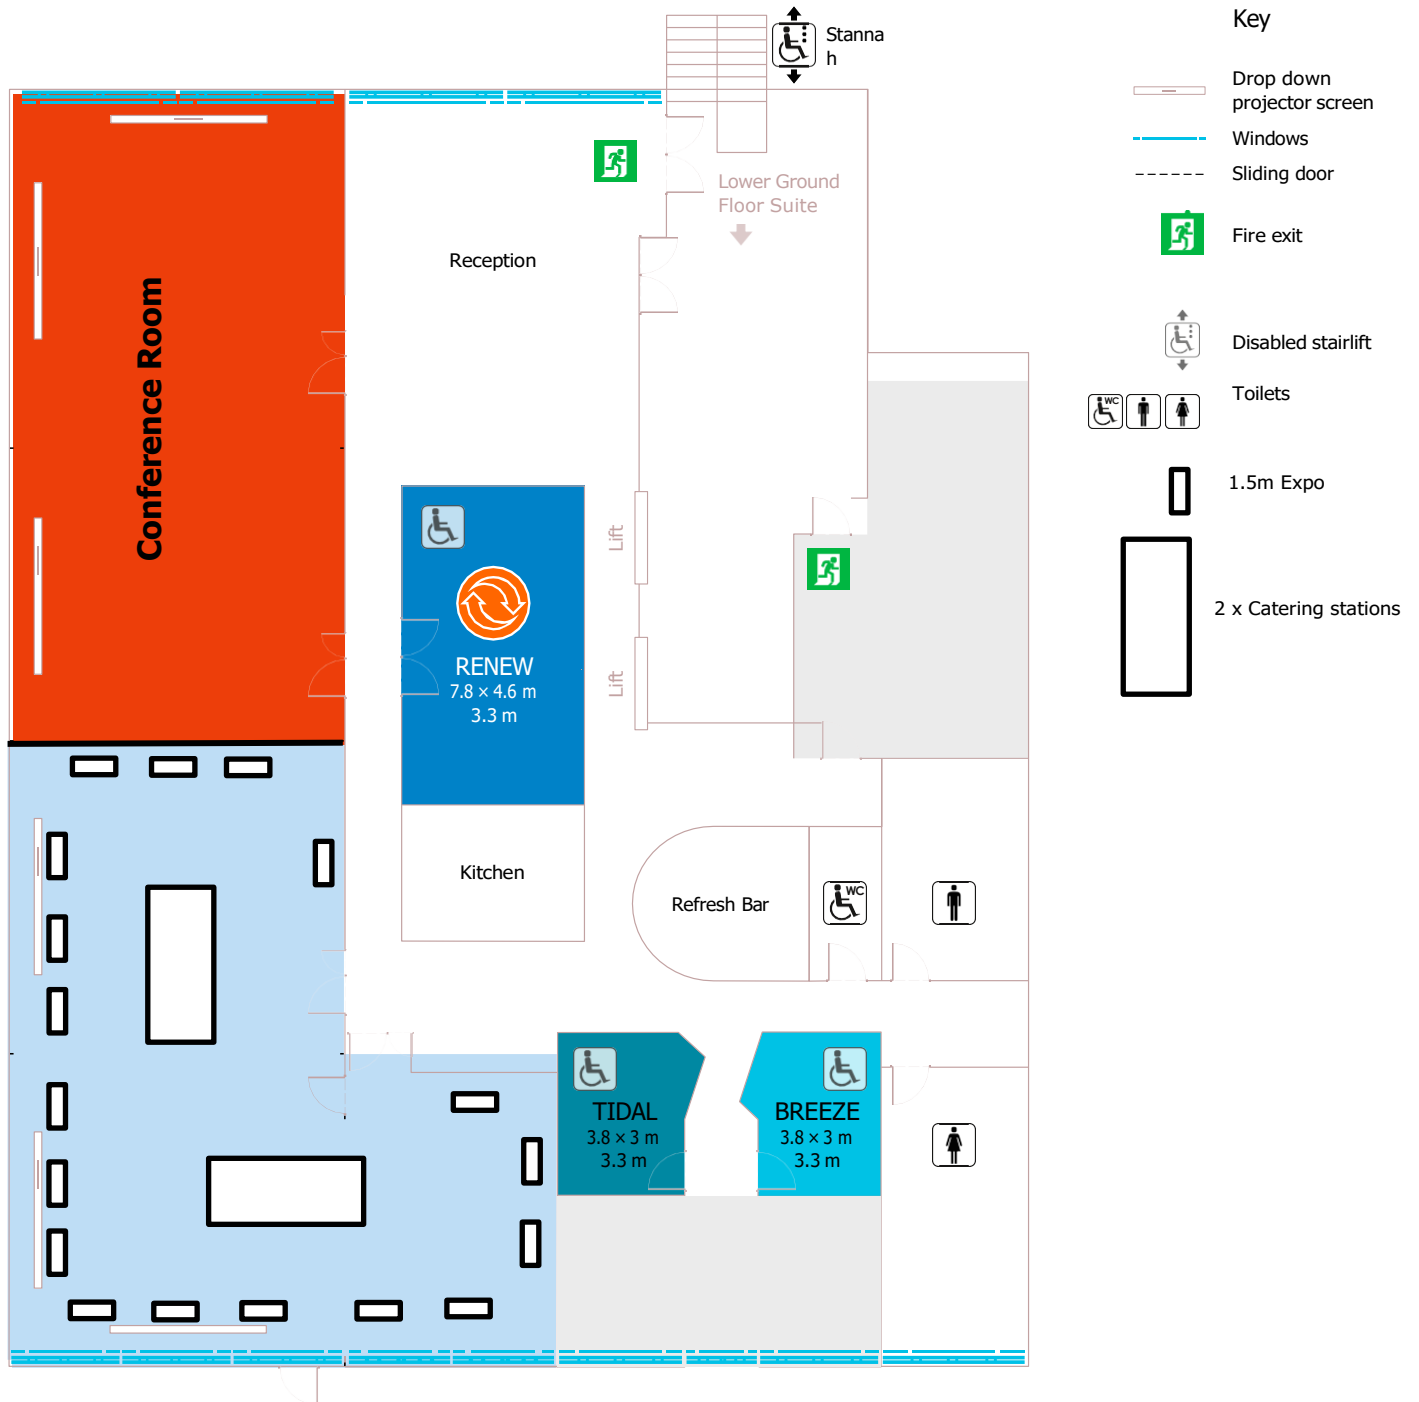

Elements suite – 30 x Exhibition stands Ozone (LGF) – 200 theatre or 120 Cabaret

Earth, Water and Air - 21 x Exhibition Stands Fire and Sustain- 100 Theatre or 70 Cabaret

Earth and Water - 15 x Exhibition Stands Air, Fire and Sustain- 200 Theatre or 120 Cabaret

Air, Fire and Sustain- 18 x Exhibition Stands Earth and Water - 140 Theatre or 80 Cabaret

Fire and Sustain- 12 x Exhibition Stands Earth, Water and Air – 180 Theatre or 120 Cabaret

Ozone – 16 x Exhibition Stands

Elements Suite (Ground floor) - 300 Theatre or 200 Cabaret