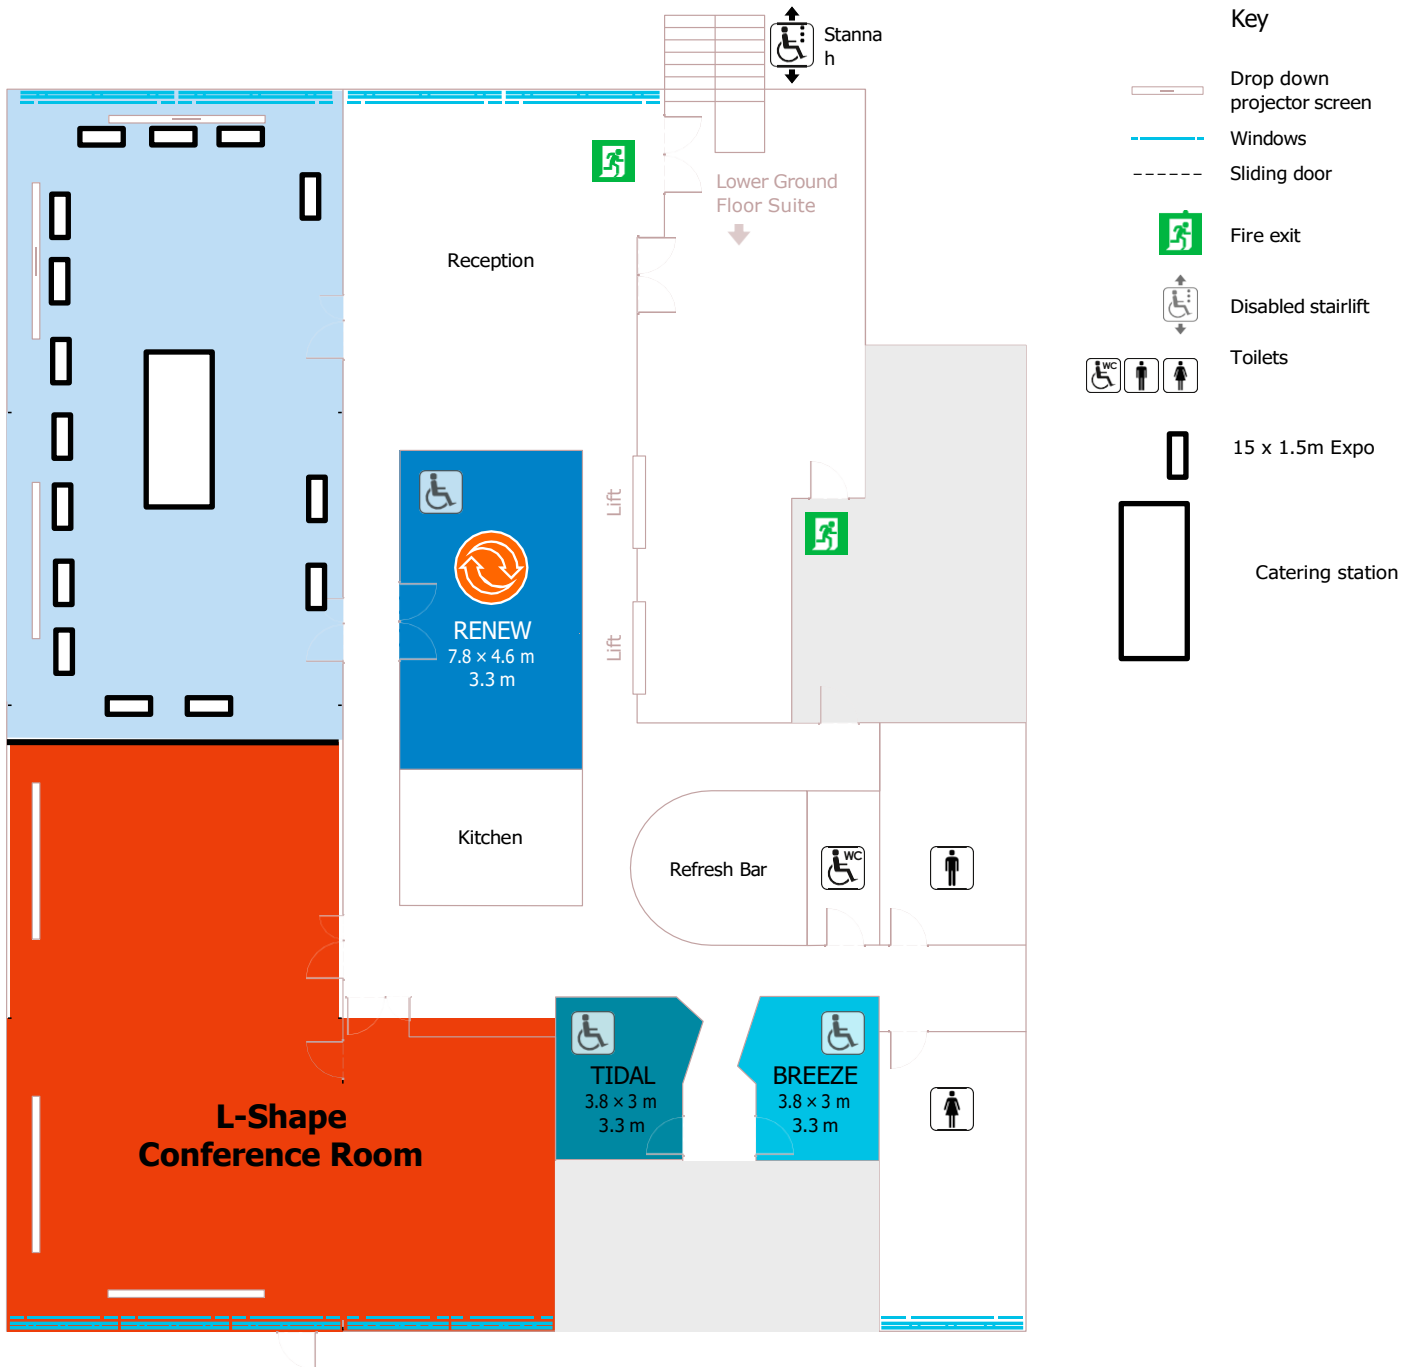

Elements suite – 30 x Exhibition stands Ozone (LGF) – 200 theatre or 120 Cabaret

Earth, Water and Air - 21 x Exhibition Stands Fire and Sustain- 100 Theatre or 70 Cabaret

Earth and Water - 15 x Exhibition Stands Air, Fire and Sustain- 200 Theatre or 120 Cabaret

Air, Fire and Sustain- 18 x Exhibition Stands Earth and Water - 140 Theatre or 80 Cabaret

Fire and Sustain- 12 x Exhibition Stands Earth, Water and Air – 180 Theatre or 120 Cabaret

Ozone – 16 x Exhibition Stands

Elements Suite (Ground floor) - 300 Theatre or 200 Cabaret