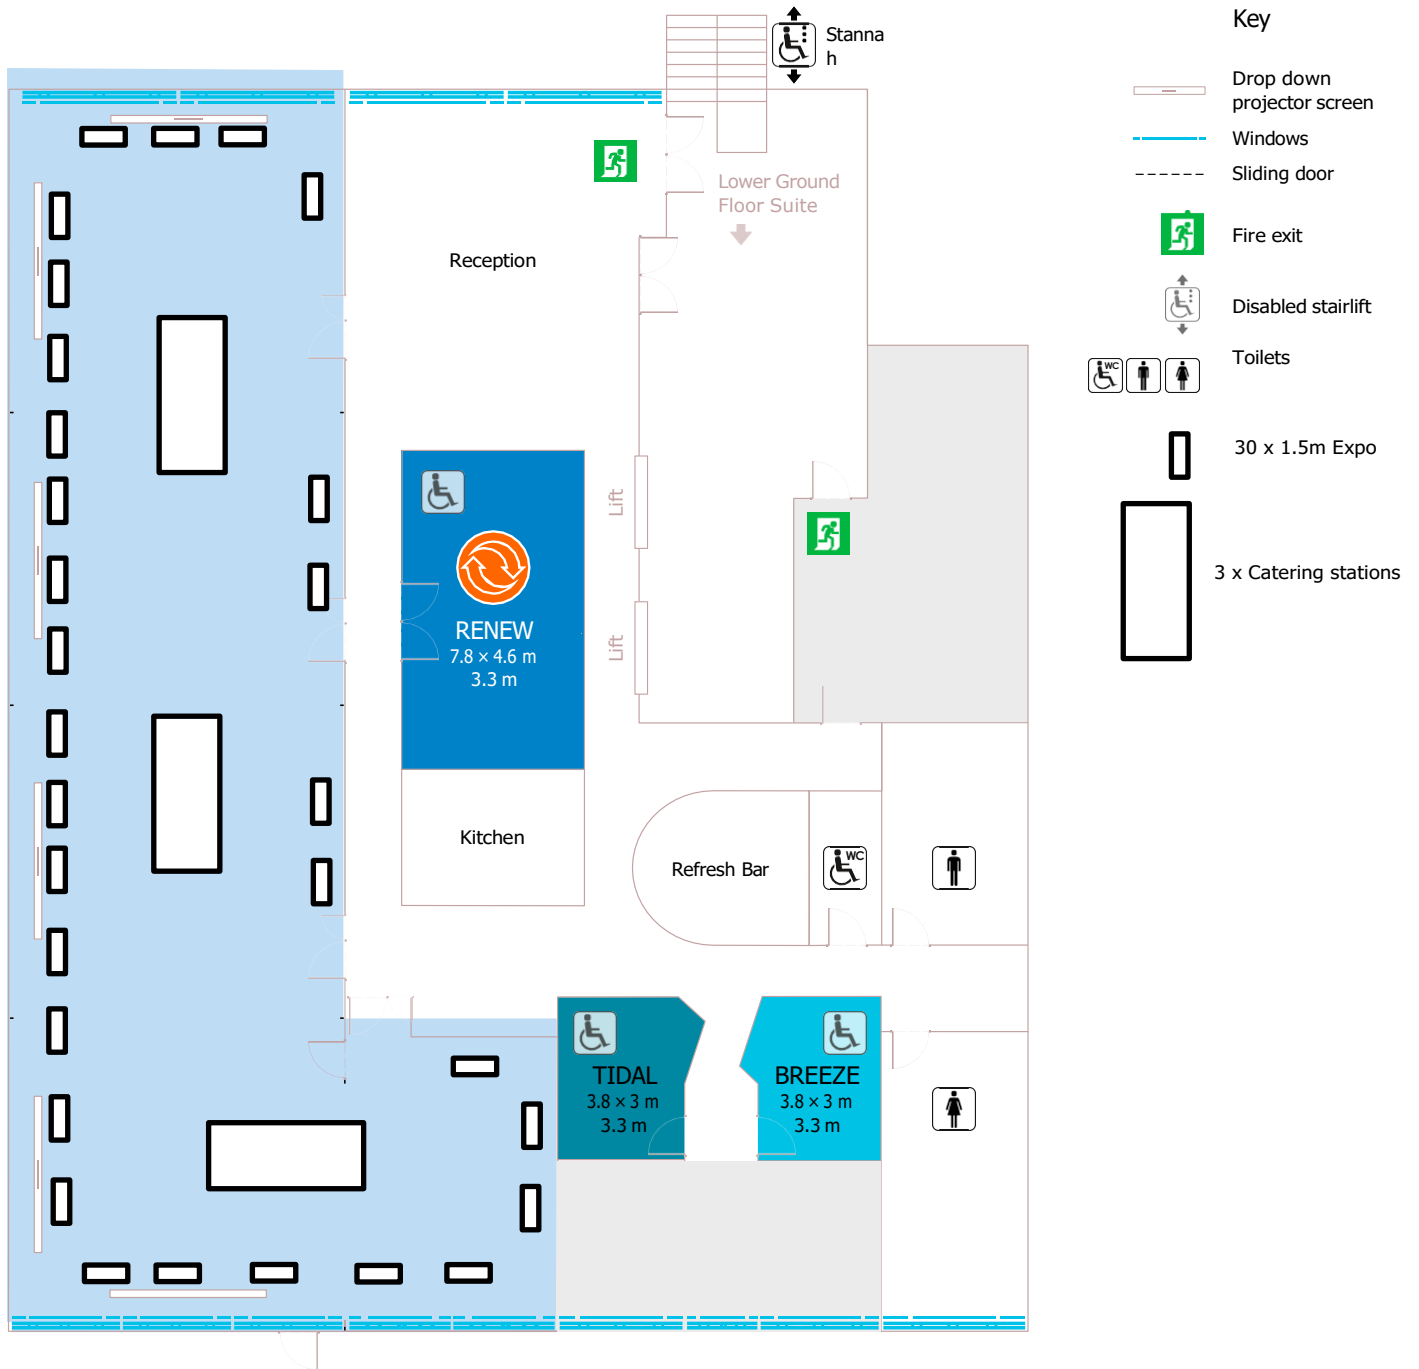

Elements suite – 30 x Exhibition stands Ozone (LGF) – 200 theatre or 120 Cabaret

Earth, Water and Air - 21 x Exhibition Stands Fire and Sustain- 100 Theatre or 70 Cabaret

Earth and Water - 15 x Exhibition Stands Air, Fire and Sustain- 200 Theatre or 120 Cabaret

Air, Fire and Sustain- 18 x Exhibition Stands Earth and Water - 140 Theatre or 80 Cabaret

Fire and Sustain- 12 x Exhibition Stands Earth, Water and Air – 180 Theatre or 120 Cabaret

Ozone – 16 x Exhibition Stands

Elements Suite (Ground floor) - 300 Theatre or 200 Cabaret