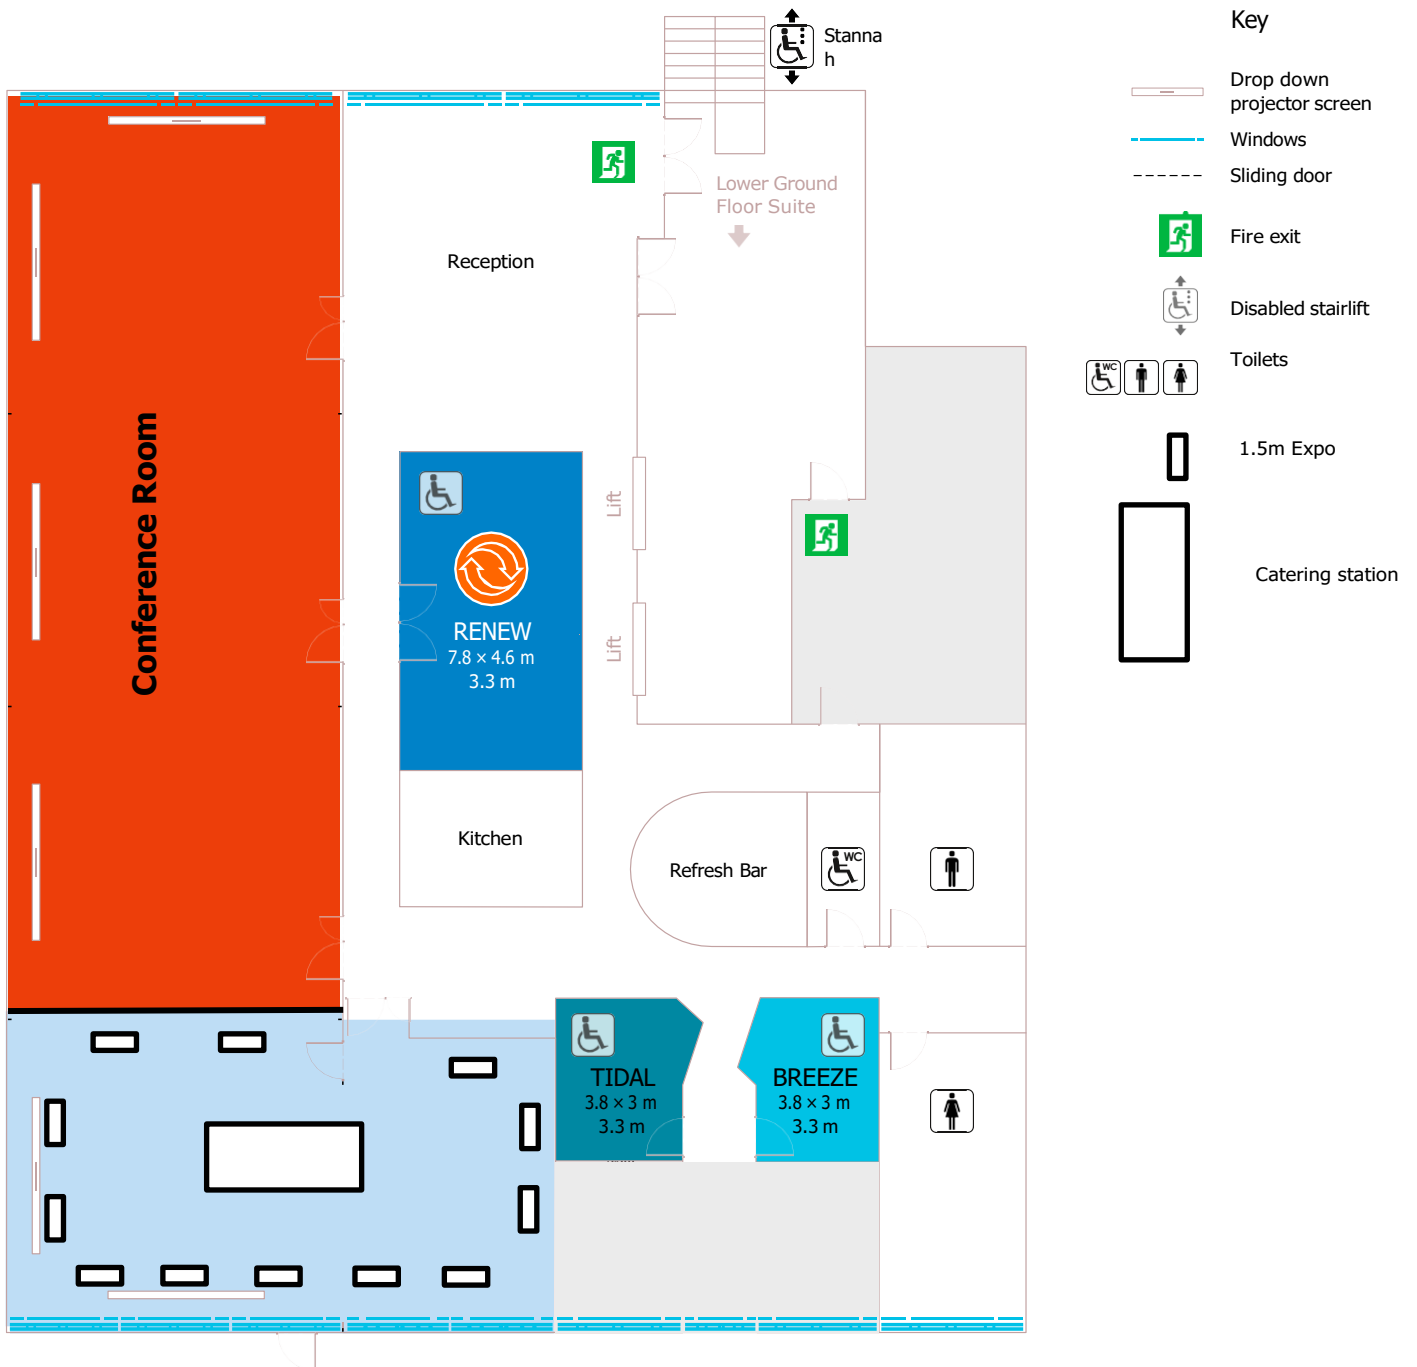

Elements suite – 30 x Exhibition stands Ozone (LGF) – 200 theatre or 120 Cabaret

Earth, Water and Air - 21 x Exhibition Stands Fire and Sustain- 100 Theatre or 70 Cabaret

Earth and Water - 15 x Exhibition Stands Air, Fire and Sustain- 200 Theatre or 120 Cabaret

Air, Fire and Sustain- 18 x Exhibition Stands Earth and Water - 140 Theatre or 80 Cabaret

Fire and Sustain- 12 x Exhibition Stands Earth, Water and Air – 180 Theatre or 120 Cabaret

Ozone – 16 x Exhibition Stands

Elements Suite (Ground floor) - 300 Theatre or 200 Cabaret