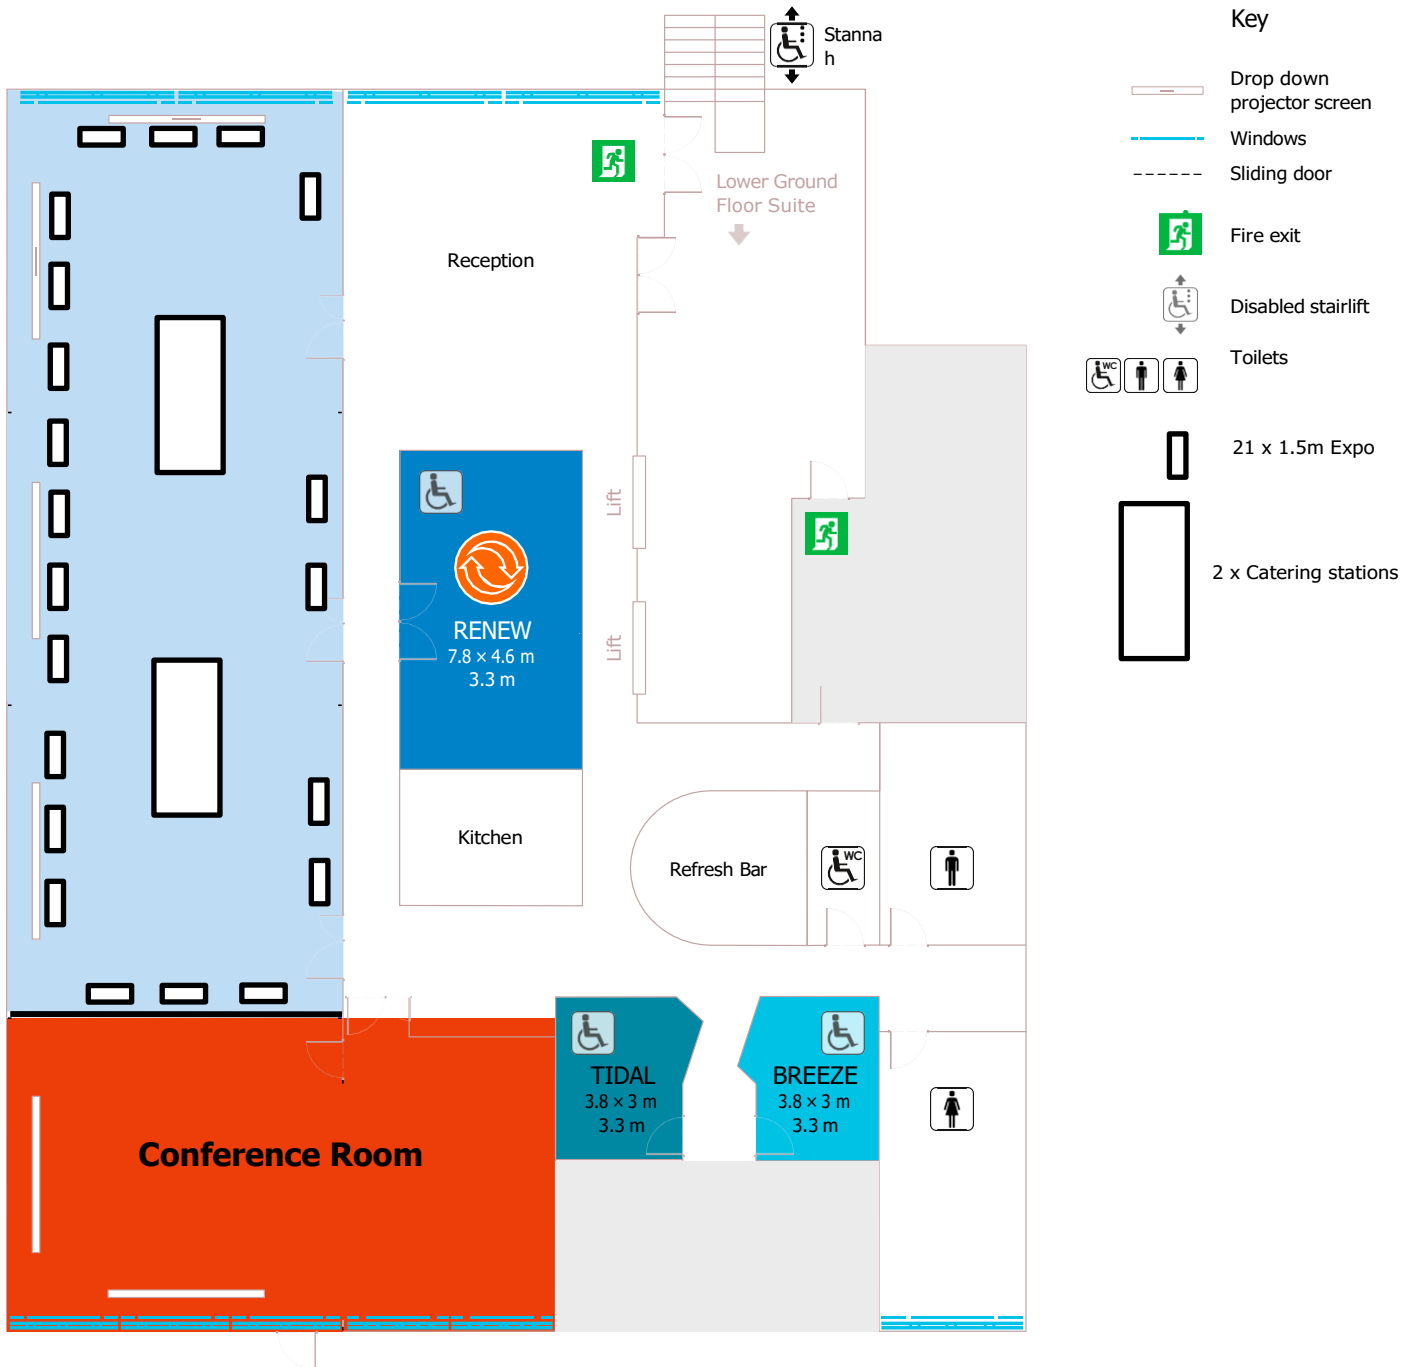

Elements suite – 30 x Exhibition stands Ozone (LGF) – 200 theatre or 120 Cabaret

Earth, Water and Air - 21 x Exhibition Stands Fire and Sustain- 100 Theatre or 70 Cabaret

Earth and Water - 15 x Exhibition Stands Air, Fire and Sustain- 200 Theatre or 120 Cabaret

Air, Fire and Sustain- 18 x Exhibition Stands Earth and Water - 140 Theatre or 80 Cabaret

Fire and Sustain- 12 x Exhibition Stands Earth, Water and Air – 180 Theatre or 120 Cabaret

Ozone – 16 x Exhibition Stands

Elements Suite (Ground floor) - 300 Theatre or 200 Cabaret