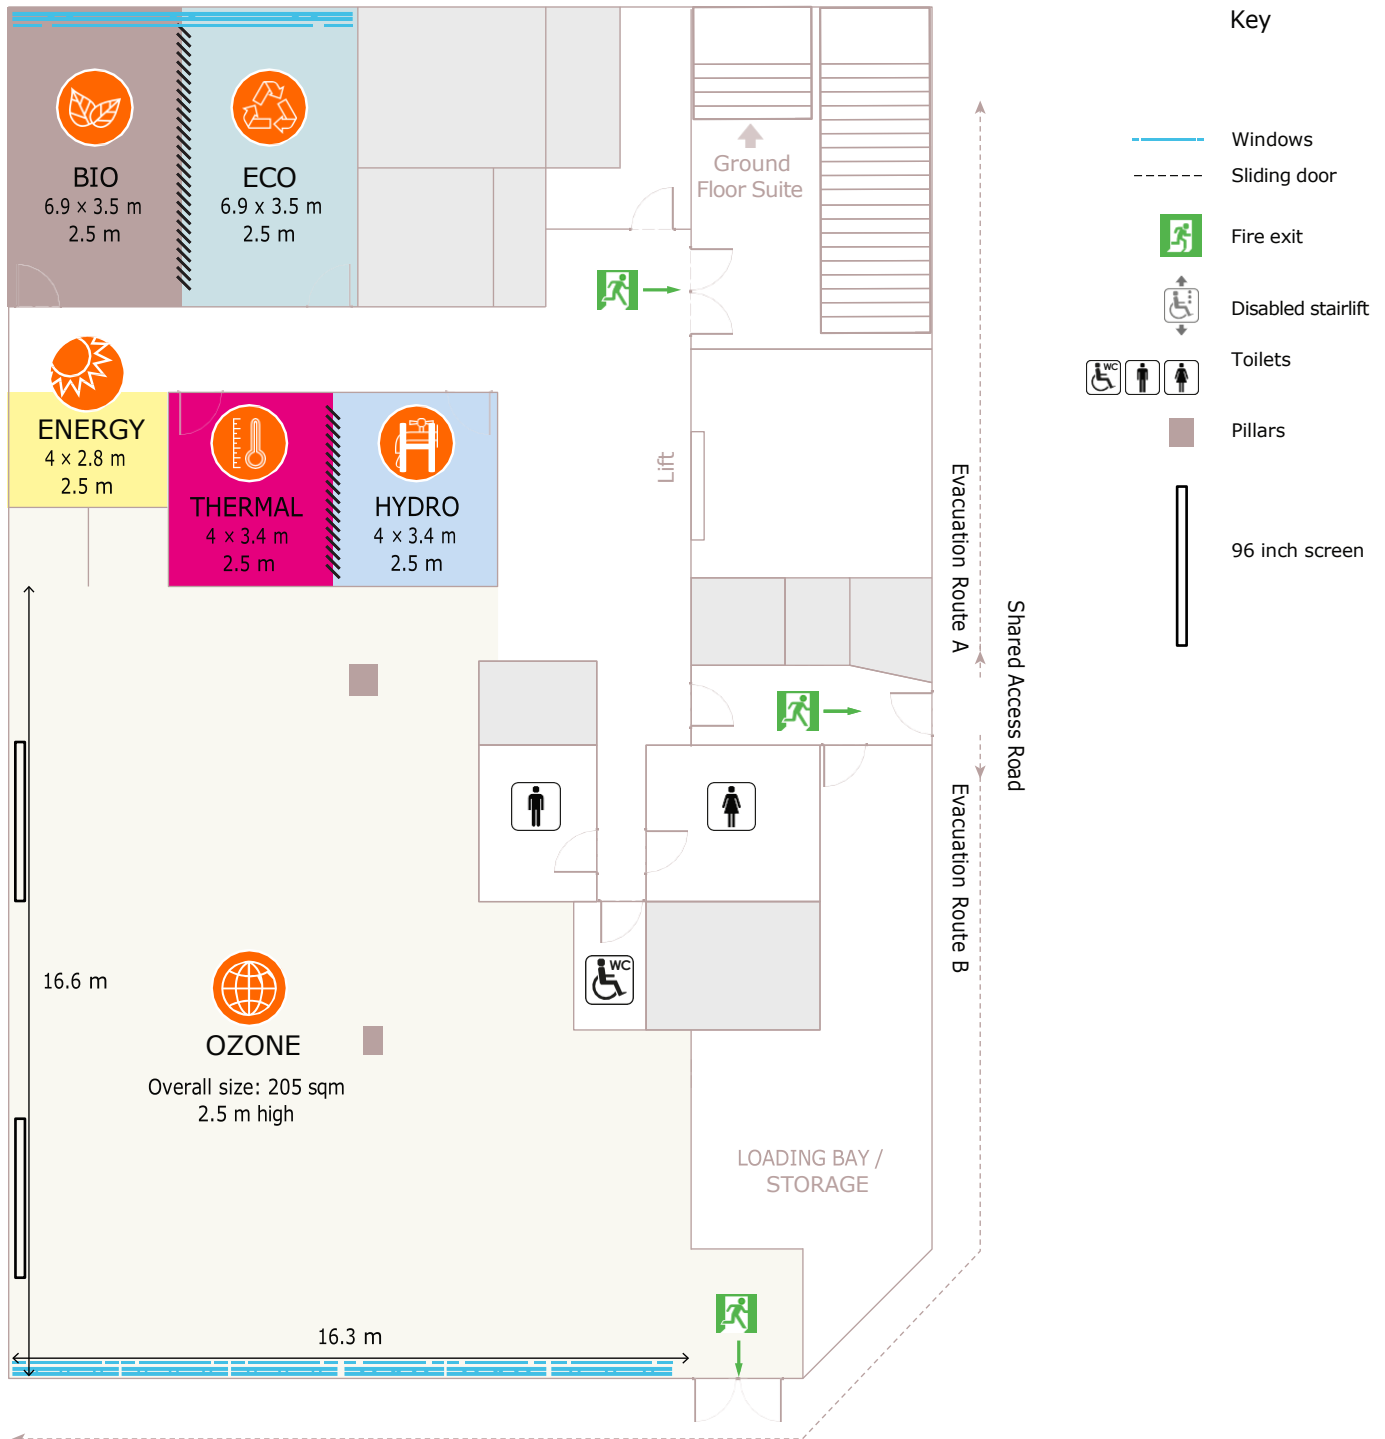

## Lower ground floor suite

## Room capacity

Room	Room styles							
	Cabaret	Boardroom	Theatre	U-shape	Standing reception	Classroom	Exam desks	Sit-down meal
<b>Ozone</b>	120	50	200	40	300	80	100	100
<b>Bio</b>	12	12	20	10	30	12	8	
<b>Eco</b>	12	12	20	10	30	12	8	
<b>Energy</b>					30			
<b>Hydro</b>		8	12	6	20	8	4	
<b>Thermal</b>		8	12	6	20	8	4	
<b>Bio + Eco</b>	32	26	50	18	60	20	24	32
<b>Hydro + Thermal</b>	20	16	30	14	40	20	16	